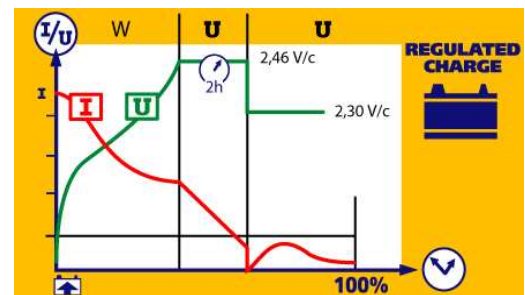

- The charge is automatic, without surveillance
- The Batium chargers with microprocessor (curve WUoU) assure the charge at 100% for all types of lead-acid battery chargers : a standard "automatic" charger (curve W2 or WU) charges in general the batteries up to 90%.
- A sophisticated charging system : after a sector current cut, the Batium restarts the charging cycle automatically where it was cut.
- **Forced Charging:** This function allows the starting even when the battery is heavily discharged (very low tension)